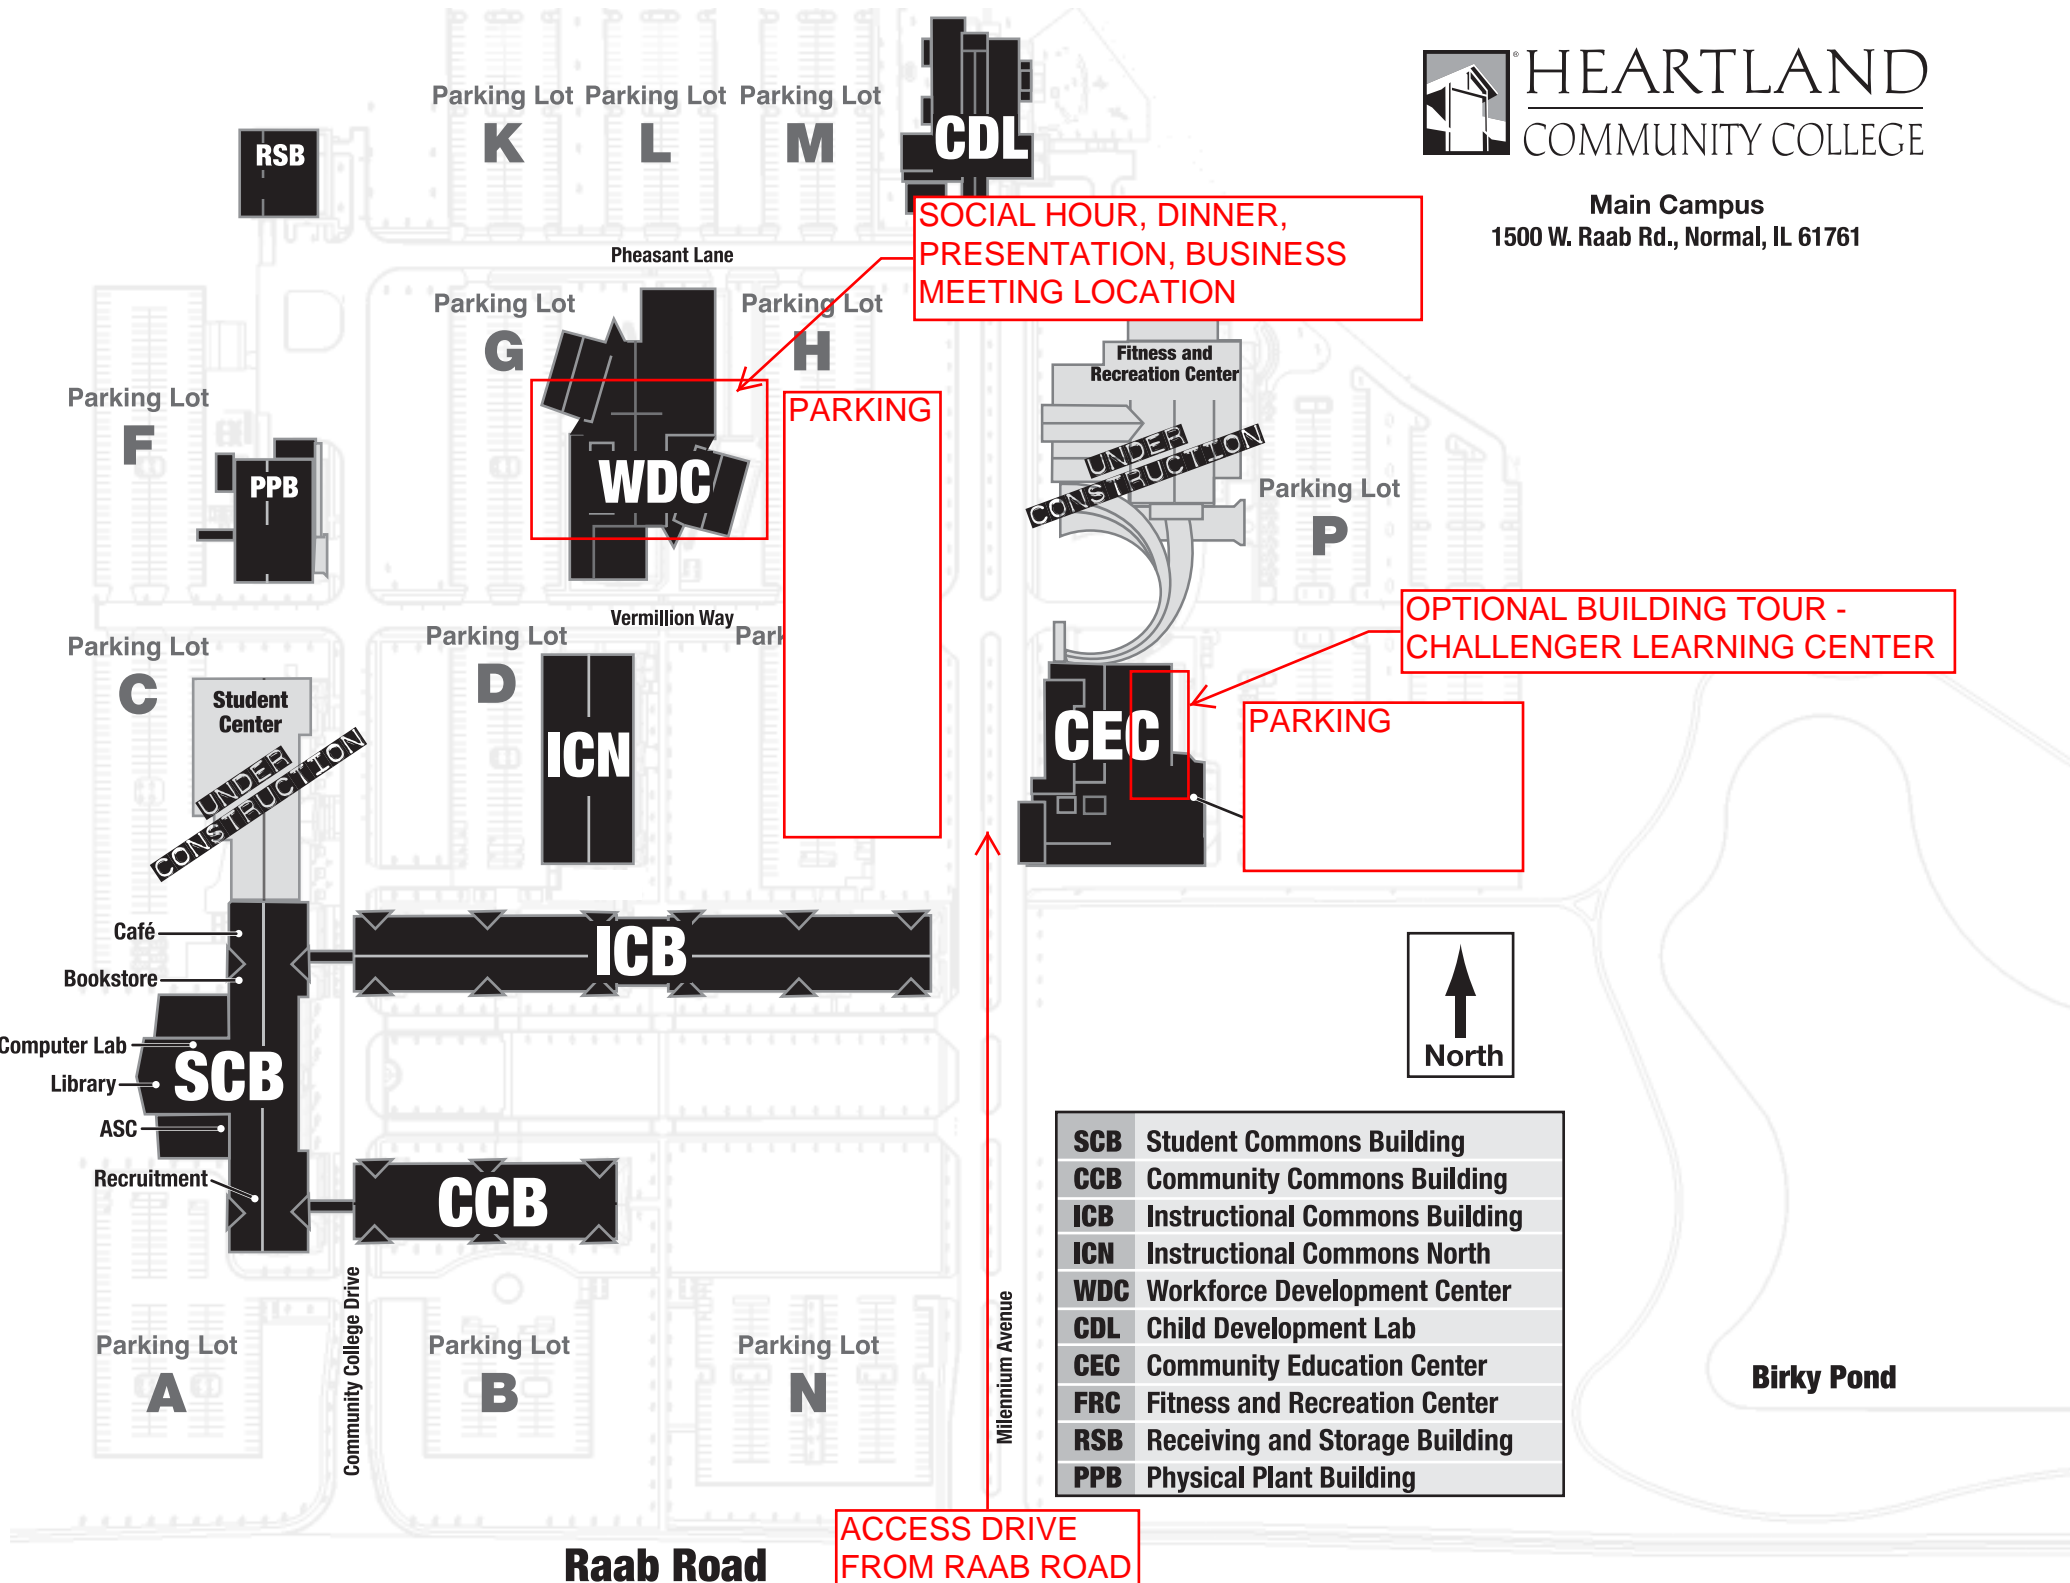

## **You are invited to attend the March 2010 Chapter Meeting to be held Thursday, March 11th in Normal, Illinois**

A Social Hour and Dinner will be held in the atrium of **The Workforce Development Center**, located on the Heartland Community College campus

*Heartland Community College  
1500 West Raab Road  
Normal, IL 61761*

An optional tour of the Challenger Learning Center will begin at 5:00 p.m. The center is located in the lower level of the Community Education Center building on the campus of Heartland Community College.

### **Please RSVP**

By contacting Dan Steider at [dan.steider@bldd.com](mailto:dan.steider@bldd.com)  
or by calling 309-828-5025  
no later than 4pm on Friday, March 5, 2010

**Main Campus**  
1500 W. Raab Rd., Normal, IL 61761

**SOCIAL HOUR, DINNER,  
PRESENTATION, BUSINESS  
MEETING LOCATION**

**PARKING**

**OPTIONAL BUILDING TOUR -  
CHALLENGER LEARNING CENTER**

**PARKING**

**ACCESS DRIVE  
FROM RAAB ROAD**

<b>SCB</b>	Student Commons Building
<b>CCB</b>	Community Commons Building
<b>ICB</b>	Instructional Commons Building
<b>ICN</b>	Instructional Commons North
<b>WDC</b>	Workforce Development Center
<b>CDL</b>	Child Development Lab
<b>CEC</b>	Community Education Center
<b>FRC</b>	Fitness and Recreation Center
<b>RSB</b>	Receiving and Storage Building
<b>PPB</b>	Physical Plant Building